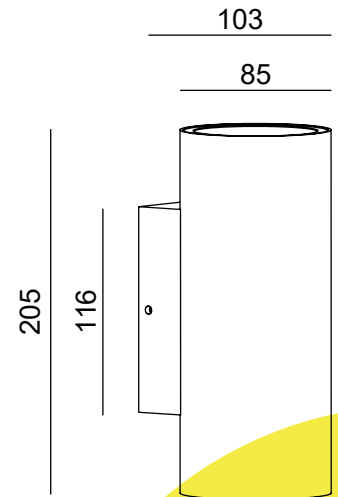

WALL LAMP OUTDOOR LIGHT

TECHNICAL SHEET

KL-W008

KEYLIGHT

SPAIN

PRODUCTOS DE ILUMINACION

FEATURES

- 220-240V
- CE ROHS Certified
- Aluminum die-casting body
- PMMA Diffuser
- 3-years warranty

SPECIFICATIONS

Product Code	KL-W008
Power	2*12W
Input	220-240V
Luminous flux	1500 lm
Color Temperature	2700k-6500k
Beam Angle	38°
Power factor	≥0.80
CRI	80
Finishing Colors	White/Silver Grey/Dark Grey/Black
LED Type	COB
IP Rating	IP65 Class 1
Size	205mm*103mm*85mm
Warranty	3 years